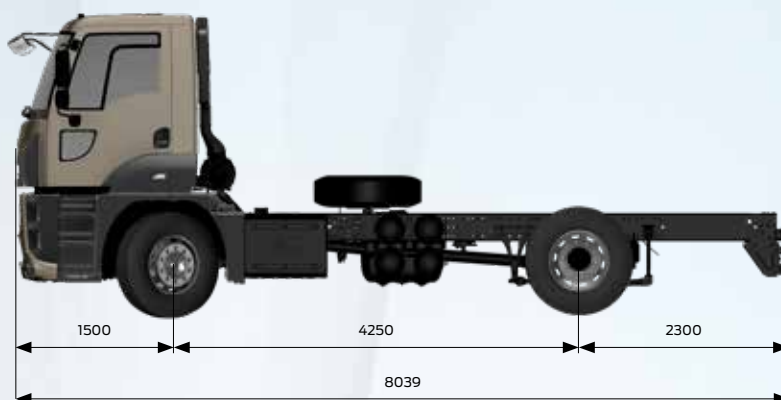

FORD TRUCKS 1833 DC EURO6

Basic Features

Vehicle Type	Light Road Truck
Axle	4x2
Emission	Euro 6
Cabin Type	Day Cab
Wheelbase (mm)	4250

Engine

Type	Ecotorq 9 liters
Displacement (cc)	8974
Diameter x Stroke	115 mm x 144 mm
Power	330 PS (243 kW) @ 1655 - 2200 rpm*
Torque	1300 Nm @ 1200-1700 rpm
Compression Ratio	17,6 : 1
Oil Filling Volume	30 L
Coolant Volume	46 L

* Maximum power can be taken between 1700 - 2200 rpm with vertical exhaust option.

Transmission

Clutch	430 mm Single Disc
Manuel Transmission / Ratios (1. gear - 9. gear)	9+1 Speed (9,40 - 0,75)
Automated Transmission / Ratios (1.gear - 9 gear)	9+1 Speed (9,48 - 0,75)

Steering

Power assisted single circuit

Chassis

Chassis Thickness	7 mm
Chassis Strength	355 MPa
Suspension (Front/Rear)	Parabolic Leaf Spring / Multi-Leaf Spring
Axle	Standard Single Reduction
Axle Ratio	4,11
Tyres	315/70 R22,5
Wheel Rim	22,5 x 9 Steel

Braking System

Brakes (Front/Rear) (Ø.mm x mm. Length)	430 x 45 - Disc Brake
Braking System	Dual Brake Circuit, Air Processing Unit With Integrated Oil Separator and Heater
Engine Brake Power	max 220 kW (Engine Level)