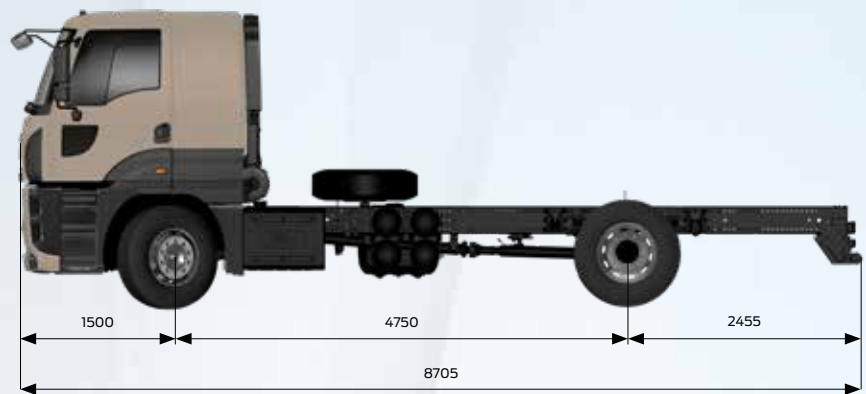

FORD TRUCKS 1842 LRSC EURO6

Basic Features

Vehicle Type	Road Truck
Axle	4x2
Emission	Euro 6
Cabin Type	Low Roof Sleeper Cab
Wheelbase (mm)	4750

Engine

Type	Ecotorq 12.7 L
Displacement [cc]	12740
Diameter x Stroke	130 mm x 160 mm
Power	420 PS (308,9 kW) / 1800 rpm
Torque	2150 Nm / 1000-1300rpm
Compression Ratio	17 +/- 0,5 : 1
Oil Filling Volume [l]	50 L
Coolant volume [l]	without Intarder 57 L ; with Intarder 77 L

Transmission

Clutch	430mm Single Disc
Automated Transmission	ZF 12 TX 2210 (16,688-1)
Manuel Transmission	ZF 16S 2230 (13,80 - 0,84)

Steering

Power Assisted Single Circuit

Chassis

Chassis thickness [mm]	7mm
Chassis Strength [MPa]	355 Mpa
Suspension (Rear/Front)	Parabolic Leaf Spring / Multileaf Spring Suspension
Axle	Single Reduction
Axle Ratio (Manual / Automated)	3,08 / 2,64
Tyres	315/80 R22,5
Wheel Rim	22,5 x 9 Steel

Braking System

Brakes (front/rear) (Ø.mm x mm. length)	430 x 45 - Disc Brake
Braking System	Dual Brake Circuit – Air Processing Unit with Integrated Oil Separator and Heater
Engine Brake Power	max. 320 kW (Engine Level)
Intarder Power [Optional]	max. 600 kW / continuous 160 kW

Electrical System

Battery	24 V, 2 x 12 V 180 Ah
Alternator / Starter Motor	130 A / 6.5 kW

Tanks

Fuel Tank	350 L Aluminum
SCR	55 L

Sharing the load

Dimensions [mm]			
Front Overhang			1500
Wheelbase			4750
Overall Length			8705
Overall Cab Length			2305
Overall Vehicle Height			3120
Overall Vehicle Width (excluding Mirrors)			2540
Chassis Width			866
Useful Chassis Length			5990
Chassis Height-Front			285
Chassis Height-Rear			285
Ground Clearance-Front			356
Ground Clearance-Rear			352
Turning Radius			8400
Weights [kg]			
	1. Axle	2. Axle	Total
Technically Permissible Weights	7100	12600	19000
Kerb Weight	4992	2628	7620
Payload	2108	9972	11380